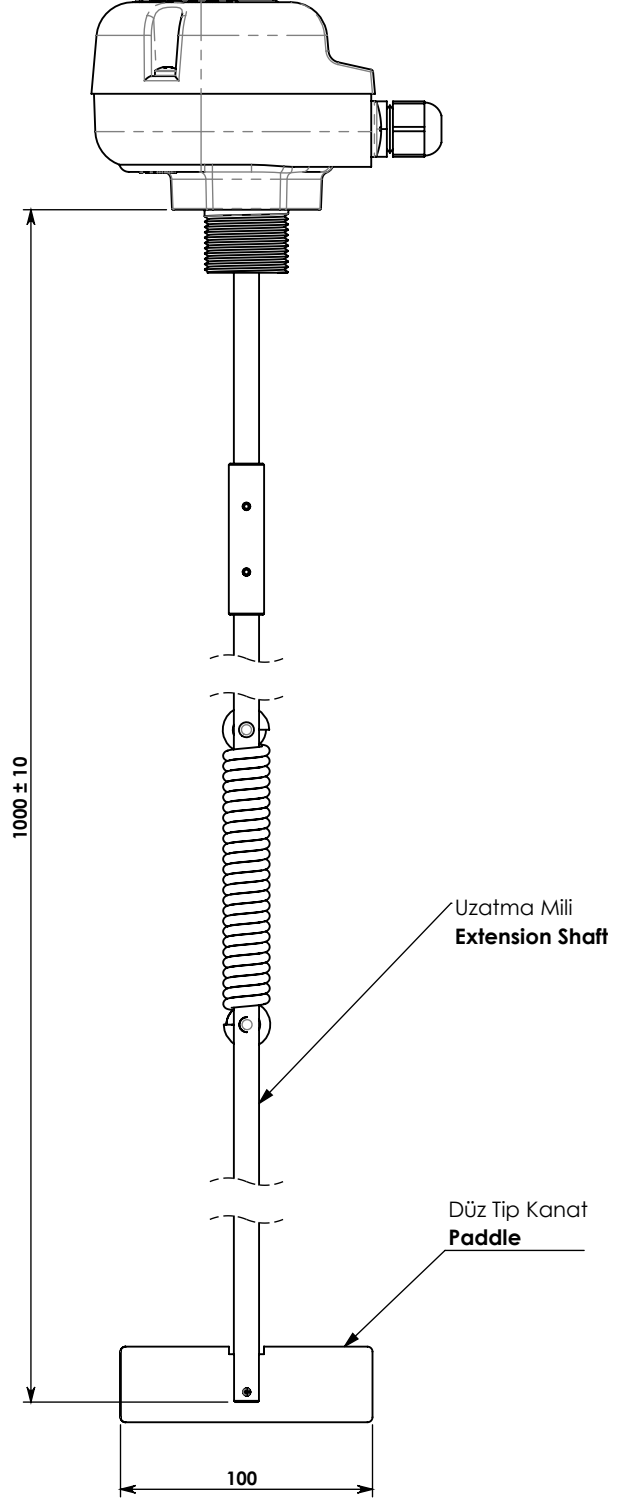

*1 OPSİYONEL OLARAK İKİ RENKLİ LED, PG11 RAKOR YADA KÖR TAPA OLARAK İMAL EDİLİR.
*1 OPTIONALLY MANUFACTURED AS TWO-COLOR LED, PG11 FITTING OR BLIND PLUG.

PULSE[®]Electronic

PULSE®
Electronic