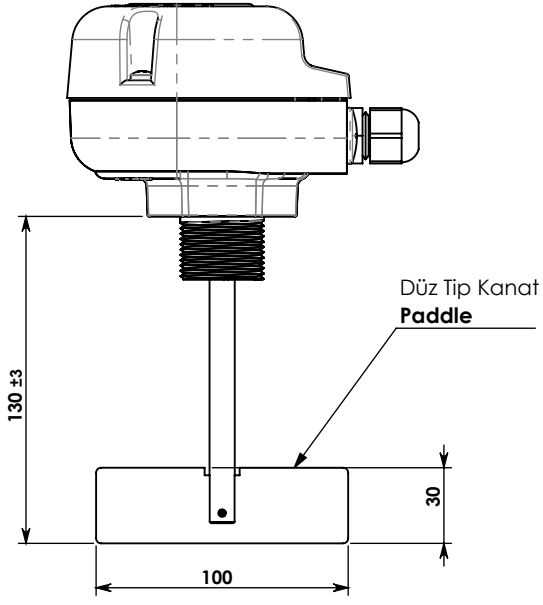

*1 OPSİYONEL OLARAK İKİ RENKLİ LED, PG11 RAKOR YADA KÖR TAPA OLARAK İMAL EDİLİR.
*1 OPTIONALLY MANUFACTURED AS TWO-COLOR LED, PG11 FITTING OR BLIND PLUG.

PULSE[®]Electronic

PULSE®
Electronic