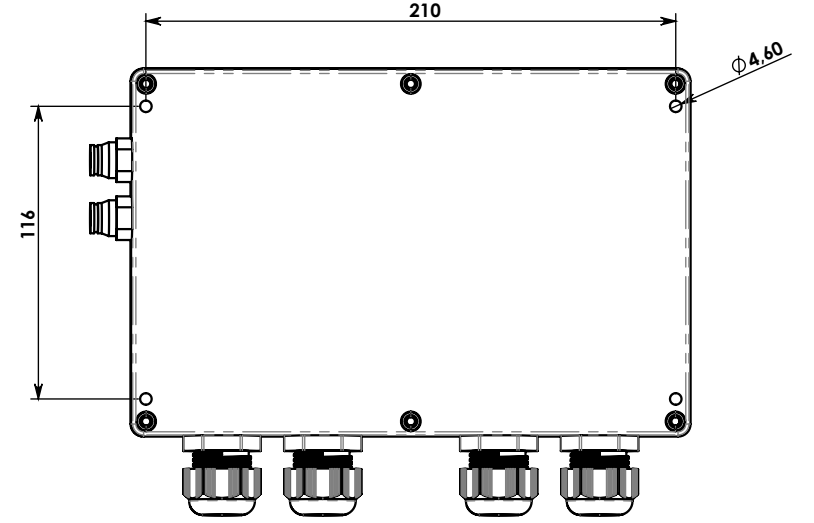

General Tolerance Table TS 1845 EN 20286
All rights reserved to PULS ELEKTRONİK SİSTEMLERİ MAK.SAN.TİC.A.Ş., and could not be copied.
Our Company reserves the right to make modifications to dimensions, specifications and desing without notice.