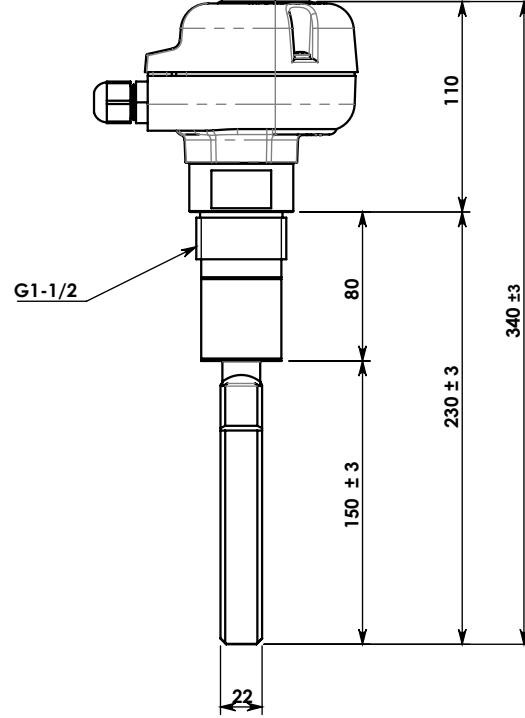

Anahtar Ağzı
Flat For Wrench

İKİ RENK Lİ LED
Multi-Colour LED