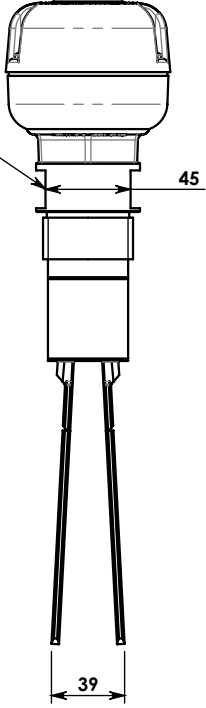

Anahtar Ağzı
Flat For Wrench

İKİ RENK Lİ LED
Multi-Colour LED